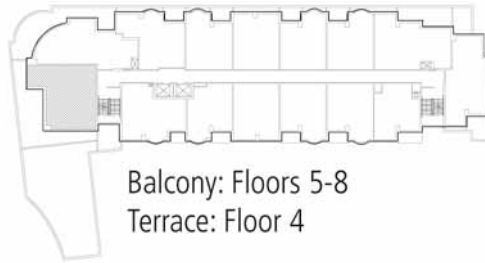

The Empress

DELMANOR
Northtown

This plan is for illustrative purposes and actual dimensions may vary. Specifications subjects to change. E&OE.

Balcony: Floors 5-8
Terrace: Floors 2 & 4

416 225-9146
www.delmanor.com

The Ellerslie

DELMANOR
Northtown

This plan is for illustrative purposes and actual dimensions may vary. Specifications subjects to change. E&OE.

Balcony: Floors 5-8
Terrace: Floor 4

416 225-9146
www.delmanor.com