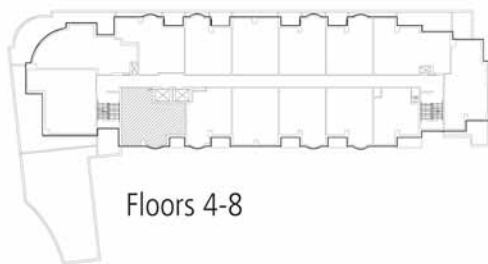

Floors 3-8

416 225-9146
www.delmanor.com

The Bayview

DELMANOR
Northtown

This plan is for illustrative purposes and actual dimensions may vary. Specifications subjects to change. E&OE.

Floors 4-8

416 225-9146
www.delmanor.com

The Empress

DELMANOR
Northtown

This plan is for illustrative purposes and actual dimensions may vary. Specifications subjects to change. E&OE.

Balcony: Floors 5-8
Terrace: Floors 2 & 4

416 225-9146
www.delmanor.com