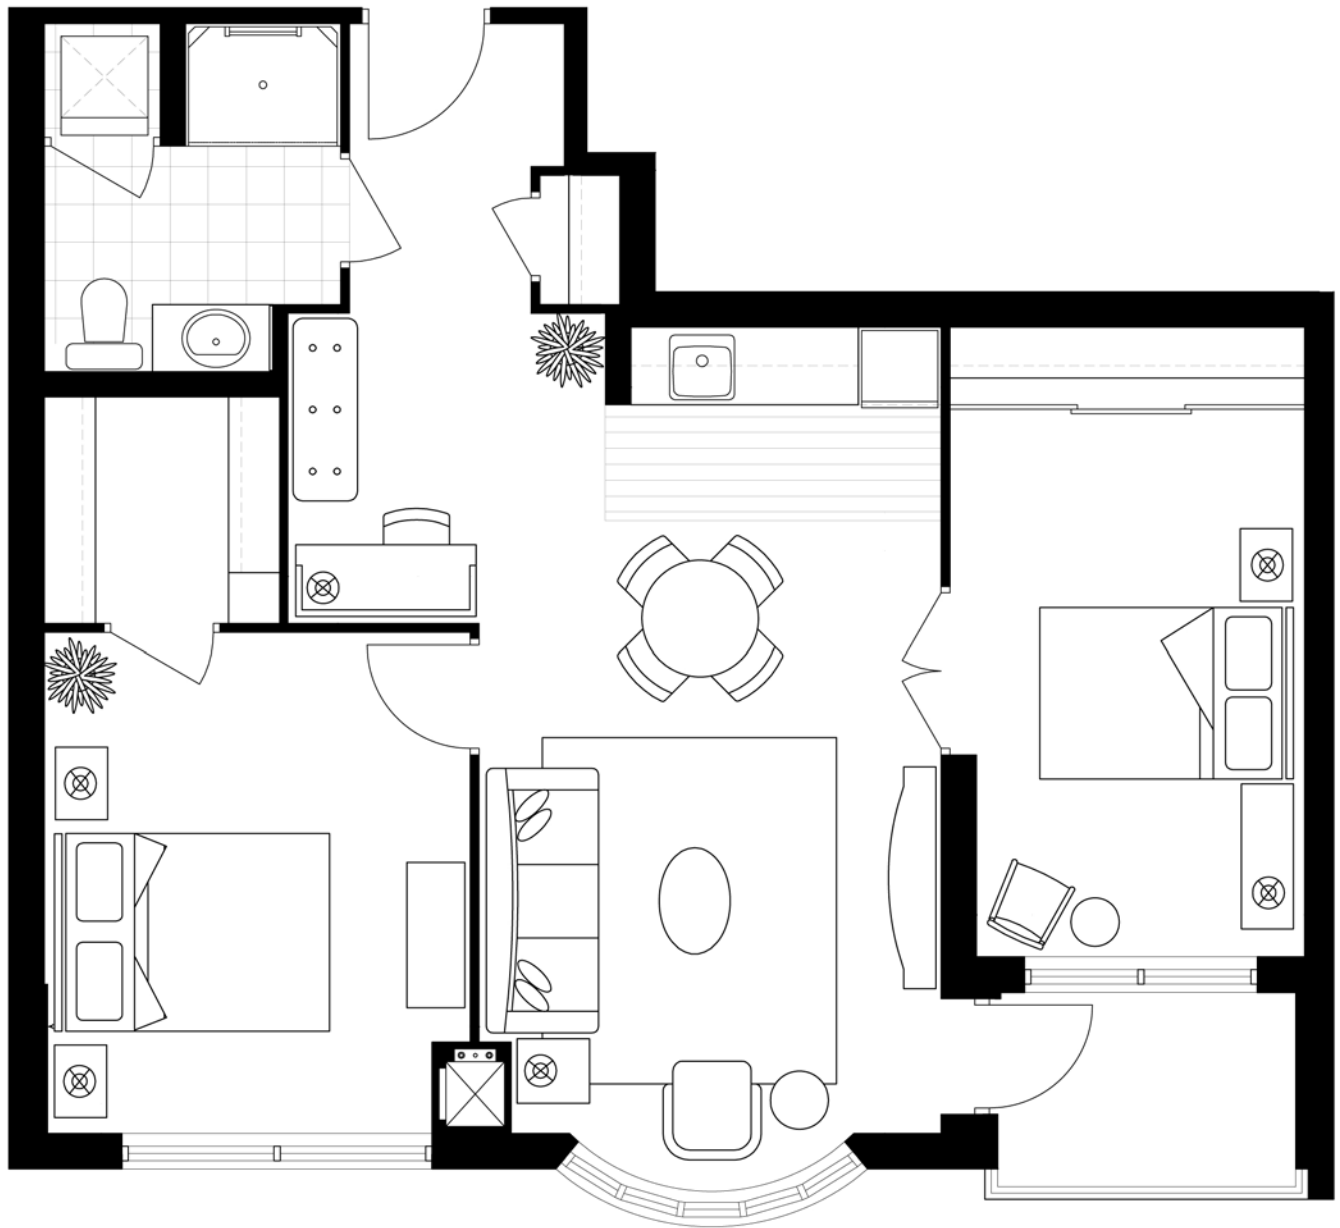

Floors 3-8

416 225-9146
www.delmanor.com

The Bayview

DELMANOR
Northtown

This plan is for illustrative purposes and actual dimensions may vary. Specifications subjects to change. E&OE.

Floors 4-8

416 225-9146
www.delmanor.com

The Empress

DELMANOR
Northtown

This plan is for illustrative purposes and actual dimensions may vary. Specifications subjects to change. E&OE.

Balcony: Floors 5-8
Terrace: Floors 2 & 4

416 225-9146
www.delmanor.com

The Ellerslie

DELMANOR
Northtown

This plan is for illustrative purposes and actual dimensions may vary. Specifications subjects to change. E&OE.

Balcony: Floors 5-8
Terrace: Floor 4

416 225-9146
www.delmanor.com

The Churchill

DELMANOR
Northtown

This plan is for illustrative purposes and actual dimensions may vary. Specifications subjects to change. E&OE.