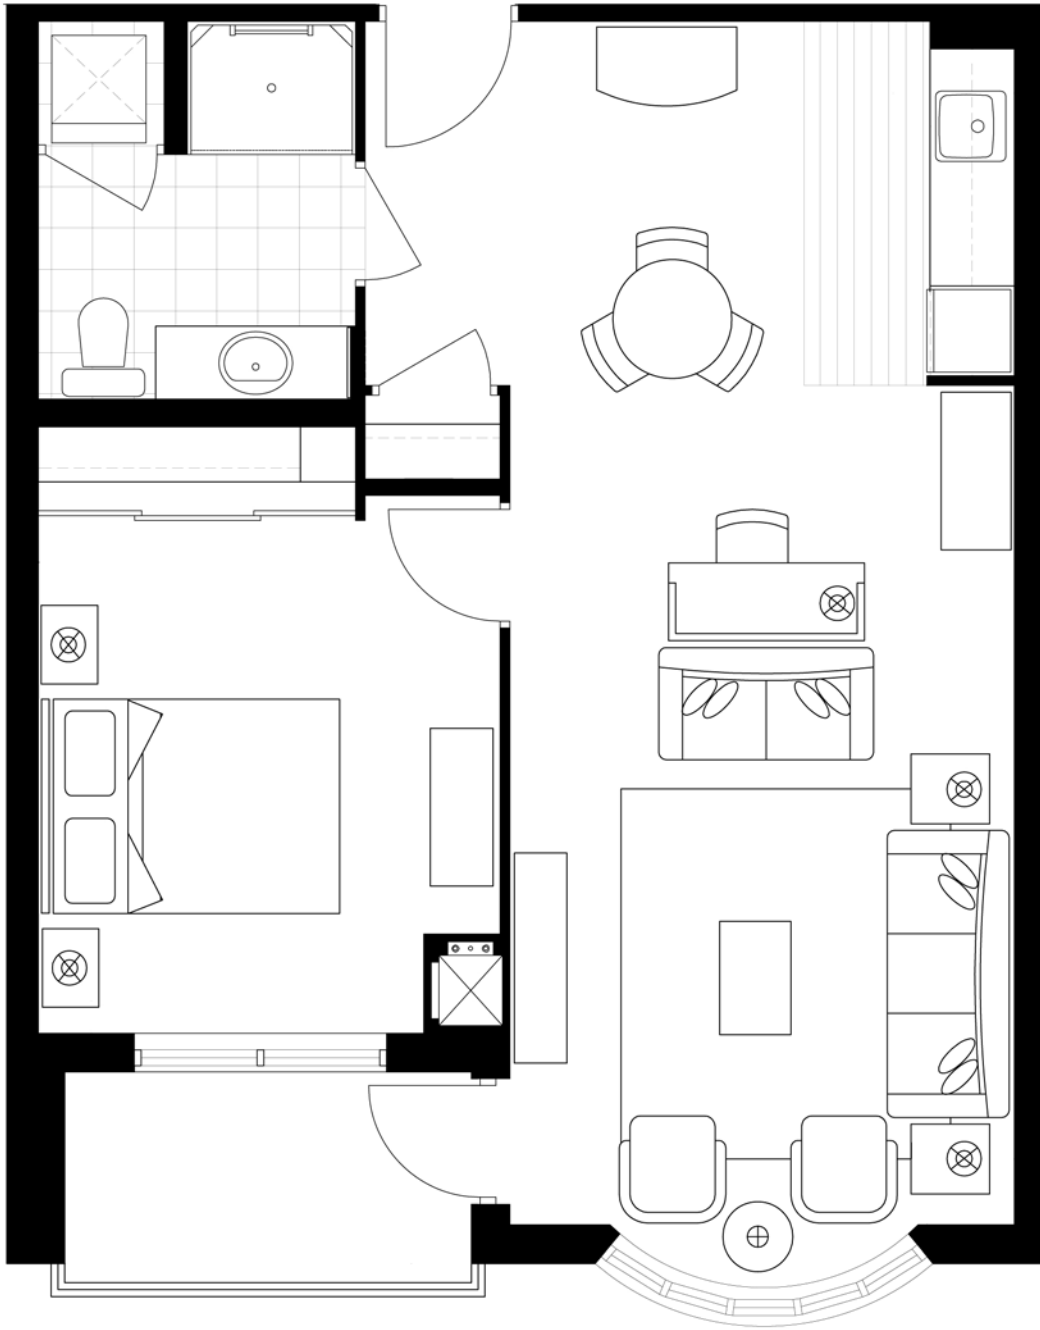

Floors 3-8

416 225-9146
www.delmanor.com

The Bayview

DELMANOR
Northtown

This plan is for illustrative purposes and actual dimensions may vary. Specifications subjects to change. E&OE.

Floors 4-8

416 225-9146
www.delmanor.com

The Empress

DELMANOR
Northtown

This plan is for illustrative purposes and actual dimensions may vary. Specifications subjects to change. E&OE.

Balcony: Floors 5-8
Terrace: Floors 2 & 4

416 225-9146
www.delmanor.com

The Ellerslie

DELMANOR
Northtown

This plan is for illustrative purposes and actual dimensions may vary. Specifications subjects to change. E&OE.

Balcony: Floors 5-8
Terrace: Floor 4

416 225-9146
www.delmanor.com

The Churchill

DELMANOR
Northtown

This plan is for illustrative purposes and actual dimensions may vary. Specifications subjects to change. E&OE.