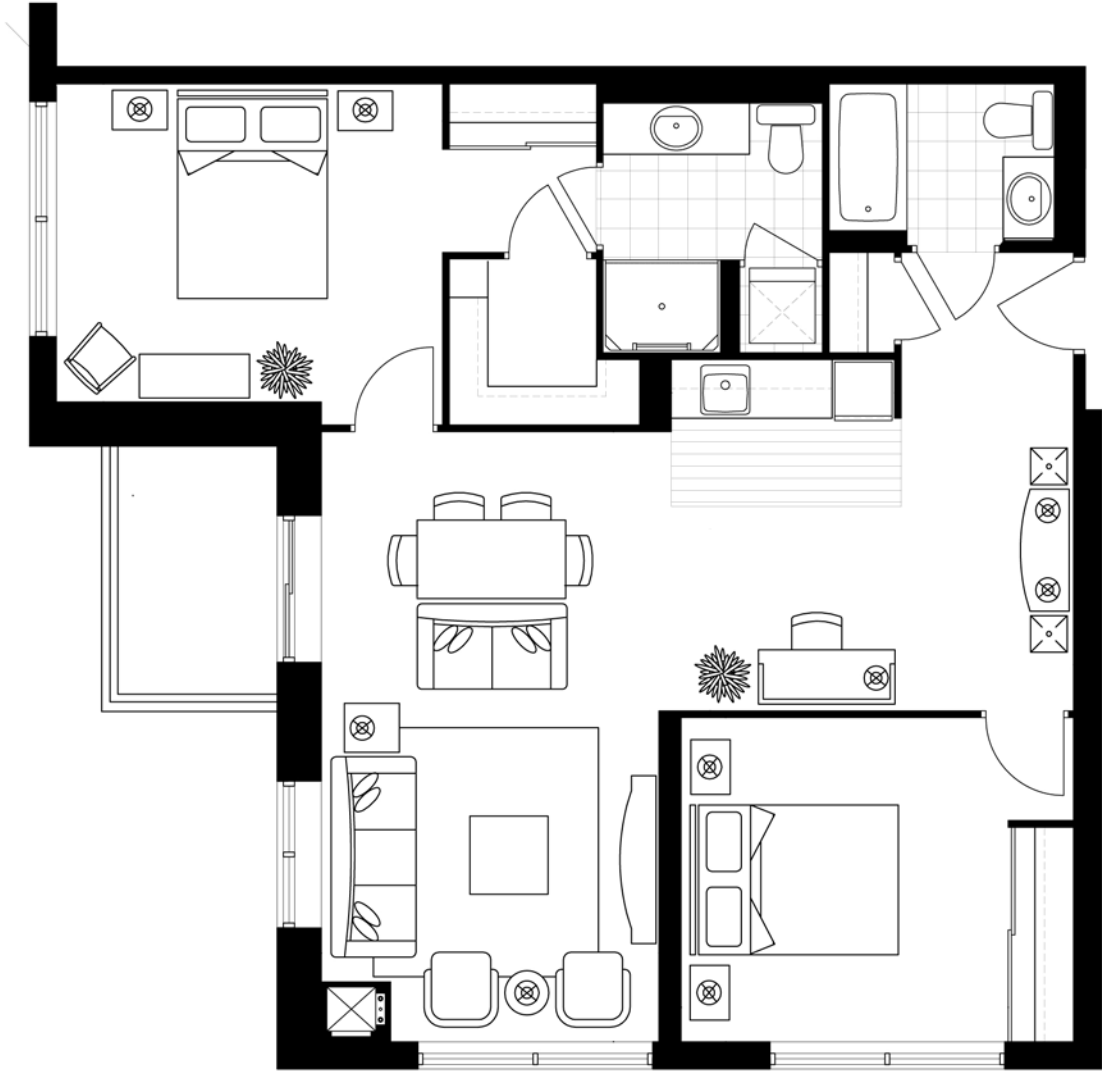

Floors 3-8

416 225-9146
www.delmanor.com

The Bayview

DELMANOR
Northtown

This plan is for illustrative purposes and actual dimensions may vary. Specifications subjects to change. E&OE.

Floors 4-8

416 225-9146
www.delmanor.com

The Empress

DELMANOR
Northtown

This plan is for illustrative purposes and actual dimensions may vary. Specifications subjects to change. E&OE.

Balcony: Floors 5-8
Terrace: Floors 2 & 4

416 225-9146
www.delmanor.com

The Ellerslie

DELMANOR
Northtown

This plan is for illustrative purposes and actual dimensions may vary. Specifications subjects to change. E&OE.

Balcony: Floors 5-8
Terrace: Floor 4

416 225-9146
www.delmanor.com

The Churchill

DELMANOR
Northtown

This plan is for illustrative purposes and actual dimensions may vary. Specifications subjects to change. E&OE.