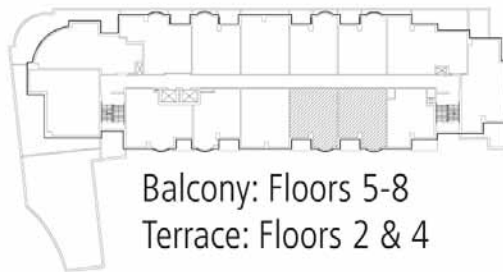

Floors 3-8

416 225-9146
www.delmanor.com

The Bayview

DELMANOR
Northtown

This plan is for illustrative purposes and actual dimensions may vary. Specifications subjects to change. E&OE.

Floors 4-8

416 225-9146
www.delmanor.com

The Empress

DELMANOR
Northtown

This plan is for illustrative purposes and actual dimensions may vary. Specifications subjects to change. E&OE.

Balcony: Floors 5-8
Terrace: Floors 2 & 4

416 225-9146
www.delmanor.com

The Ellerslie

DELMANOR
Northtown

This plan is for illustrative purposes and actual dimensions may vary. Specifications subjects to change. E&OE.

Balcony: Floors 5-8
Terrace: Floor 4

416 225-9146
www.delmanor.com